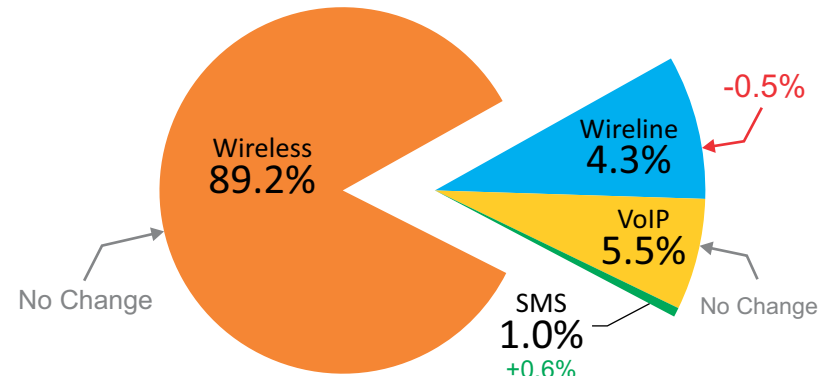

2023 9-1-1 Calls (by type)