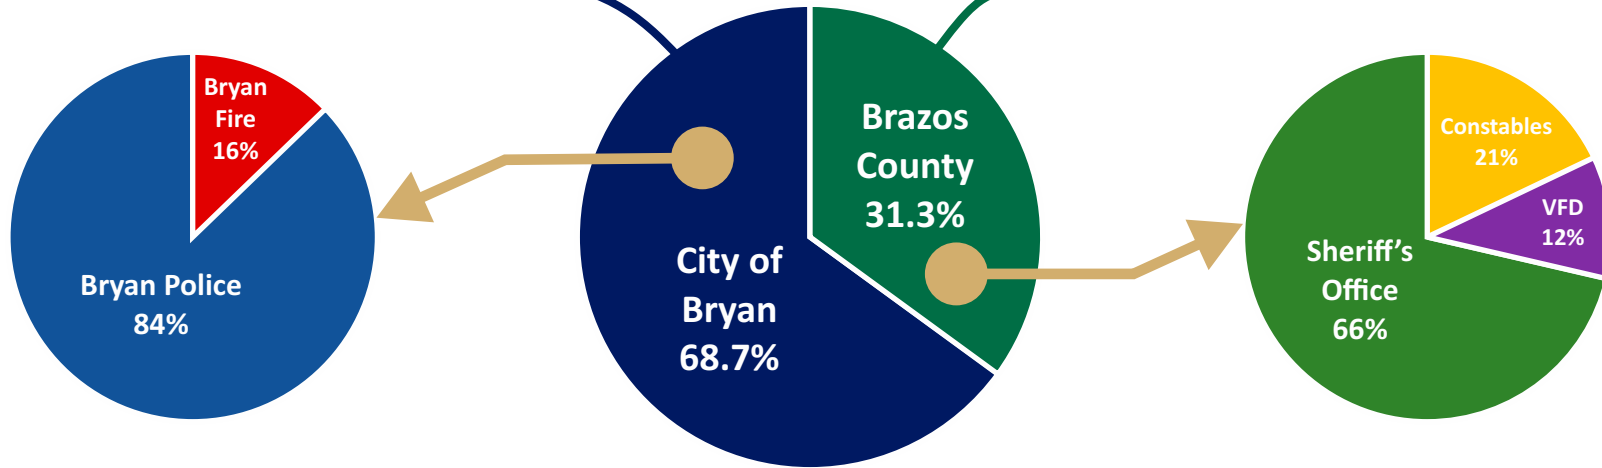

BRYAN FIRE DEPARTMENT

	2019	2020	2021	2022	2023
Fire Calls	2,998	2,802	3,463	3,475	3,398
Medical Calls	9,463	9,375	10,661	10,658	10,585
Info/Cancelled Calls	478	474	657	585	920
Controlled Burn Calls	60	126	106	120	73
TOTAL CALLS:	12,999	12,777	14,887	14,838	14,976

BRAZOS COUNTY SHERIFF'S OFFICE

	2019	2020	2021	2022	2023
Calls for Service	11,417	10,285	10,164	10,040	10,214
Self-Initiated (non-traffic)	7,362	6,613	5,639	5,791	4,733
Self-Initiated (MDC only)	25,056	33,767	28,112	22,524	20,717
Traffic Stops	7,198	7,055	8,376	7,563	6,582
Info/Cancelled Calls	1,389	1,230	1,396	1,404	1,404
Off-Duty Security Jobs	2,879	2,046	2,552	2,456	2,806
Animal Control Calls	3,055	2,578	2,484	2,869	3,120
TOTAL CALLS:	58,356	63,574	58,723	52,647	49,576

BRAZOS COUNTY CONSTABLES

	2019	2020	2021	2022	2023
Calls for Service	394	291	346	352	257
Self-Initiated (non-traffic)	5,158	4,021	4,392	6,713	6,446
Self-Initiated (MDC only)	822	722	1,750	2,106	3,311
Traffic Stops	3,140	2,214	3,446	2,105	1,638
Info/Cancelled Calls	0	0	0	0	0
Off-Duty Security Jobs	971	491	751	1,231	919
Animal Control Calls	16	25	35	24	26
TOTAL CALLS:	10,501	7,764	10,720	12,531	12,597

VOLUNTEER FIRE DEPARTMENTS

	2019	2020	2021	2022	2023
Fire Calls	804	808	721	1,013	932
Medical Calls	1,351	1,339	1,641	1,614	1,822
Info/Cancelled Calls	68	58	47	57	91
Controlled Burn Calls	2,332	2,862	2,867	2,081	2,434
TOTAL CALLS:	4,555	5,067	5,276	4,765	5,279

2023 Calls for Service by entity (Excludes MDC only calls)