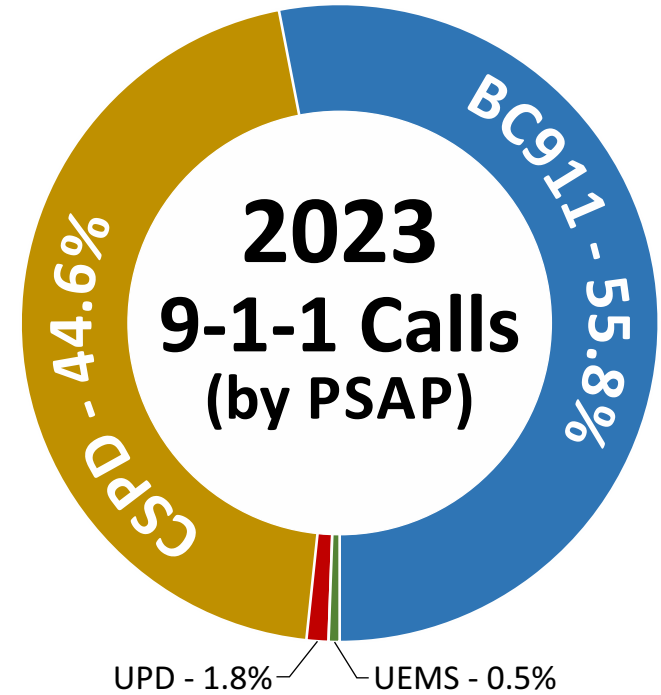

Total 9-1-1 Calls at Secondary PSAPs

	UPD PSAP						UEMS PSAP					
	Wireline	Wireless	VoIP	SMS	Totals	%	Wireline	Wireless	VoIP	SMS	Totals	%
January	12	95	0	0	107	5.93%	6	14	1	1	22	4.65%
February	8	147	0	0	155	8.60%	2	30	4	0	36	7.61%
March	12	171	3	1	187	10.37%	1	18	6	4	29	6.13%
April	17	232	1	0	250	13.87%	3	52	3	0	58	12.26%
May	19	216	1	0	236	13.09%	2	22	3	0	27	5.71%
June	7	175	1	0	183	10.15%	4	22	3	0	29	6.13%
July	3	88	0	0	91	5.05%	2	7	4	1	14	2.96%
August	16	117	1	1	135	7.49%	7	40	4	1	52	10.99%
September	10	164	2	0	176	9.76%	4	71	1	1	77	16.28%
October	3	109	0	0	112	6.21%	3	66	0	0	69	14.59%
November	7	109	0	0	116	6.43%	3	37	1	0	41	8.67%
December	2	52	1	0	55	3.05%	2	14	3	0	19	4.02%
TOTALS	116	1,675	10	2	1,803		39	393	33	8	473	
PERCENTAGE	6%	93%	1%	0%			8%	83%	7%	2%		

Five Year History of 9-1-1 Calls (by Primary PSAP)

	2019	2020	2021	2022	2023
BC911 PSAP	56,581	54,593	58,397	52,983	56,195
CSPD PSAP	41,350	38,250	47,654	42,638	42,275
TOTAL:	97,931	92,843	106,051	95,621	98,470